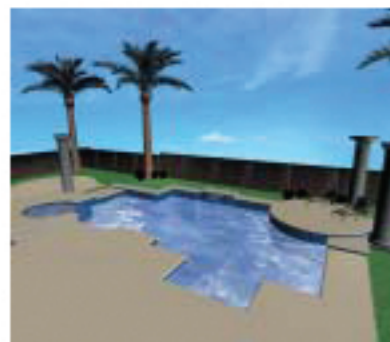

To have your drawings transformed, simply send them to Structure Studios in DWG format. You may also send PDFs or any image format such as JPEG, GIF, TIFF, etc. Or just mail your hand drawing with all relevant details noted.