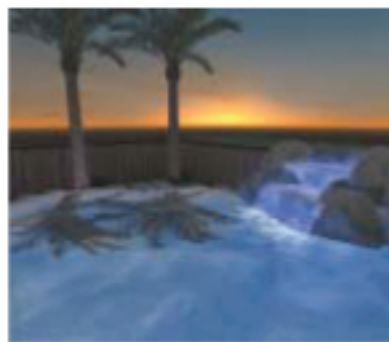

Using the keys on your computer's keyboard, you can change your viewing position to look at every angle of the pool and get a close-up look at the features, details, and even landscaping.

Each pool package allows you to choose between a day or night setting so you can feature the time of day that will display the design to its greatest advantage.